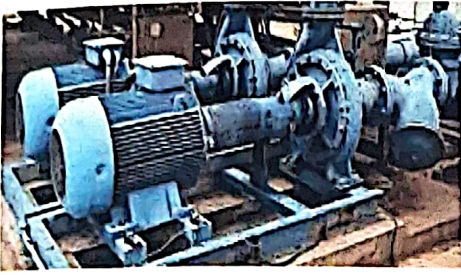

INDUSTRIAL PUMP & SPARES

- ❖ Up To 500 HP Industrial Pump
  Multi Brand Manufacturing Dealing
  With Genuine Spare Parts Available
  With Site Service And Rental Basis
  Available.